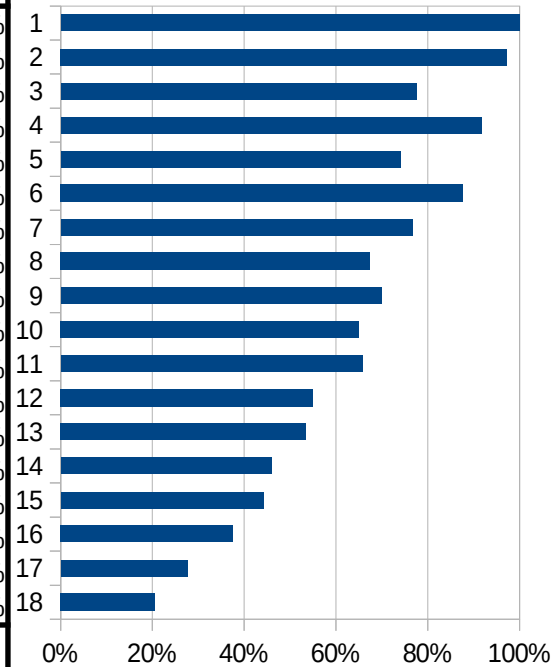

Mlucas v20.1.1 192M fft time vs. # threads, on dual-xeon-12-core&HT-E5-2697V2, Ubuntu, WSL1, Win10

# threads	msec/iter	Threads * ms/iter	thread efficiency
1	5262.43	5262.43	100.00%
2	2706.17	5412.34	97.23%
3	2261.42	6784.26	77.57%
4	1433.92	5735.68	91.75%
6	1184.92	7109.52	74.02%
8	750.19	6001.52	87.68%
10	686.04	6860.40	76.71%
12	649.95	7799.40	67.47%
16	470.62	7529.92	69.89%
18	449.75	8095.50	65.00%
20	399.80	7996.00	65.81%
22	434.49	9558.78	55.05%
24	409.94	9838.56	53.49%
26	441.12	11469.12	45.88%
28	424.79	11894.12	44.24%
32	436.85	13979.20	37.64%
40	476.02	19040.80	27.64%
48	533.13	25590.24	20.56%
min	399.8	5262.43	
max	5262.43	25590.24	